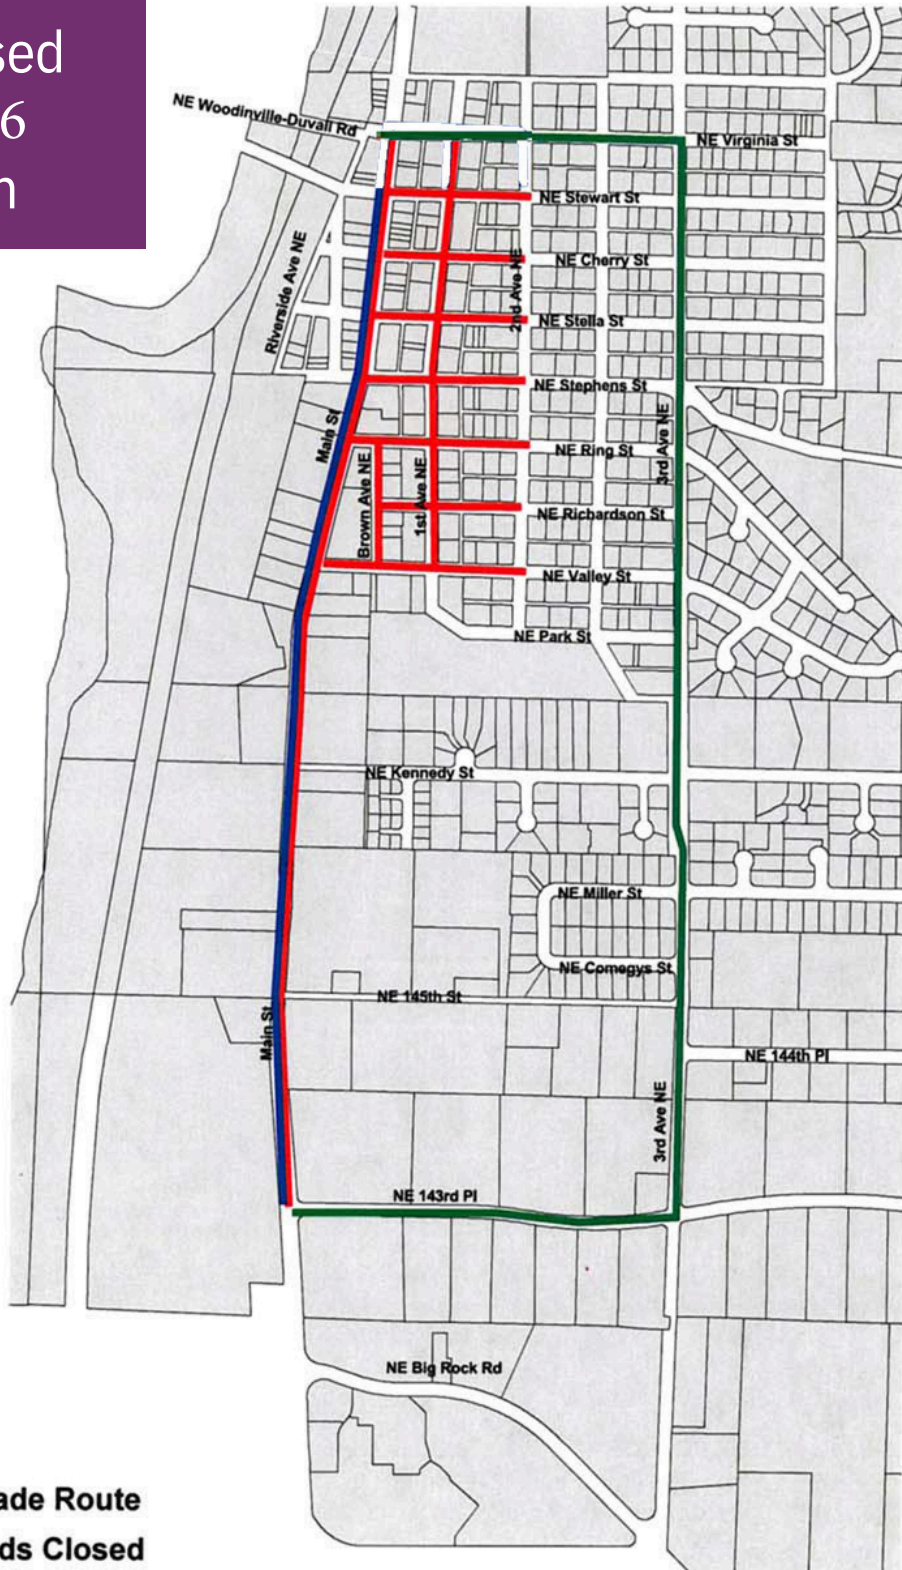

2026 Duvall Days Festival

Parade Route & Road Closures/Detour Routes

Roads closed
Sat June 6
7am-5pm

-  Parade Route
-  Roads Closed
-  Detour Route