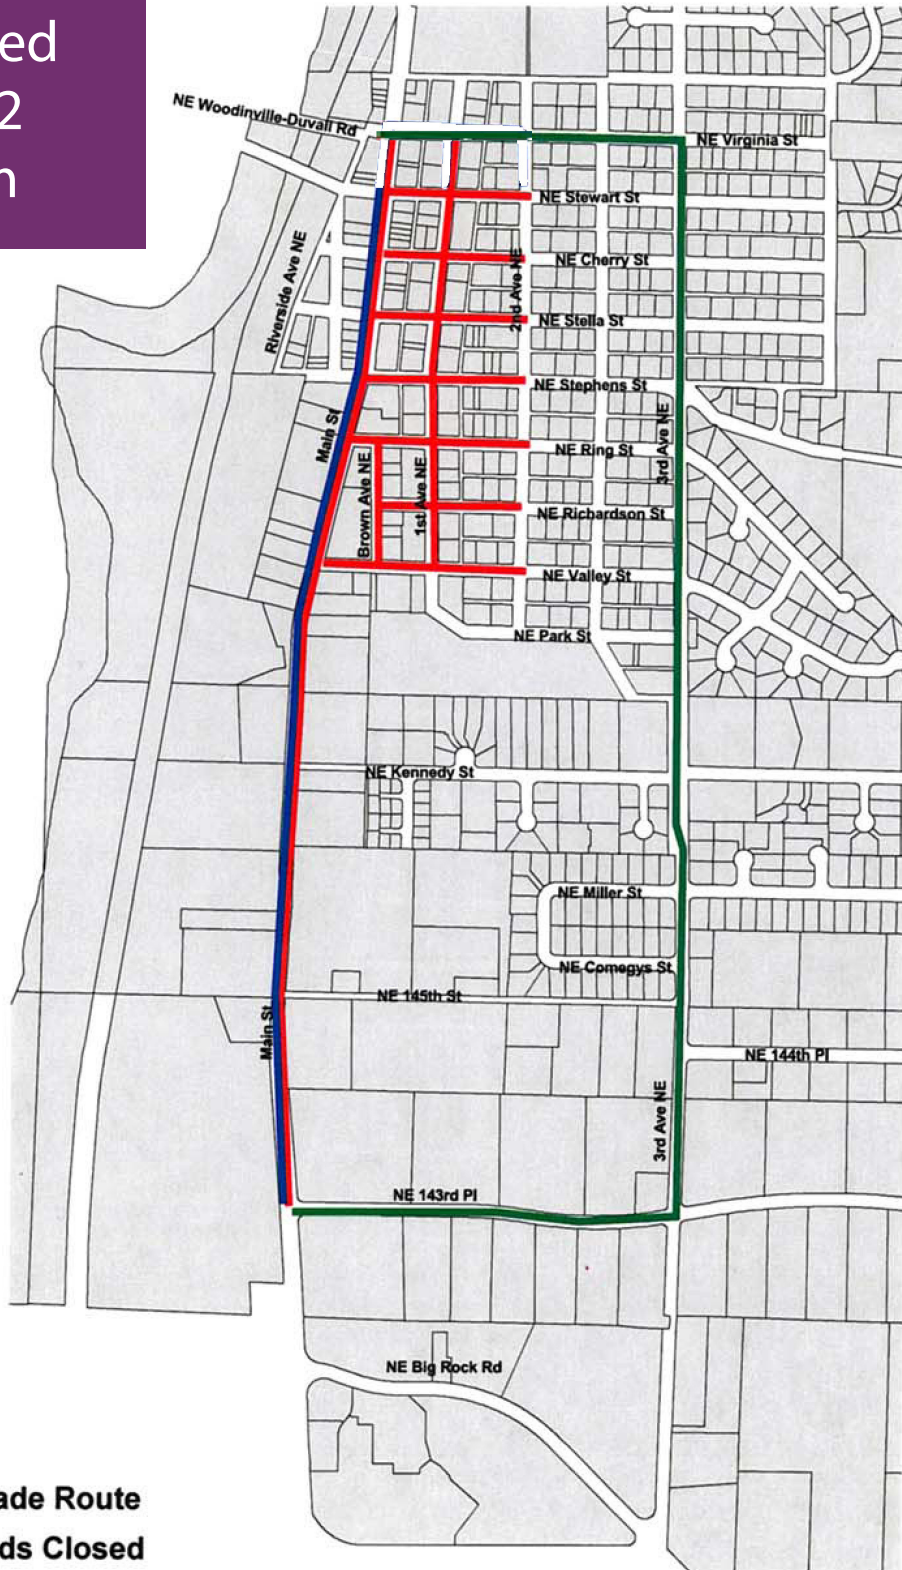

2018 Duvall Days Festival

Parade Route & Road Closures/Detour Routes

Roads closed
Sat June 2
7am-5pm

-  Parade Route
-  Roads Closed
-  Detour Route